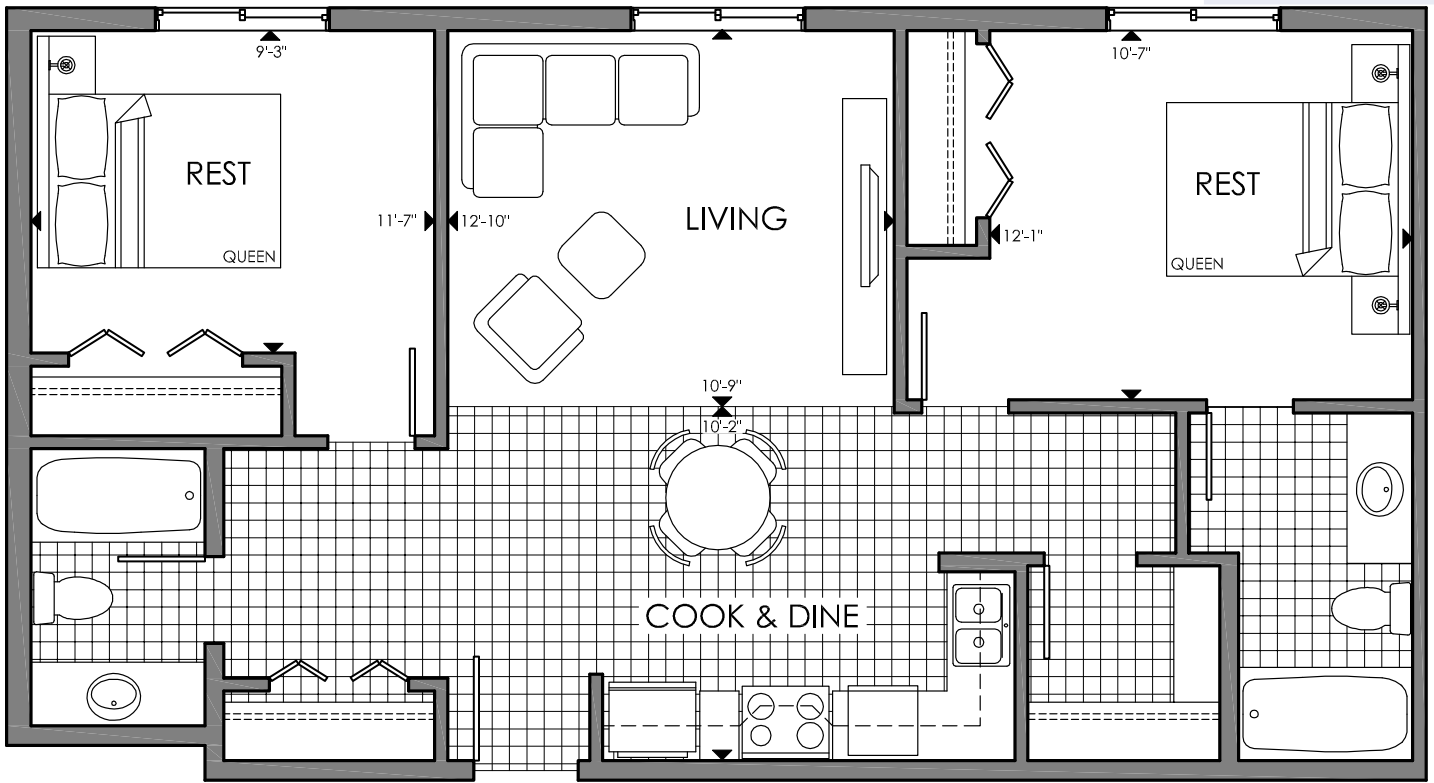

# CHATEAU

AT SCHONSEE SQUARE

## QUINN

TWO BED ~ 878 SQ.FT.

JULY 5, 2013  
2B-5

1

2

3-4