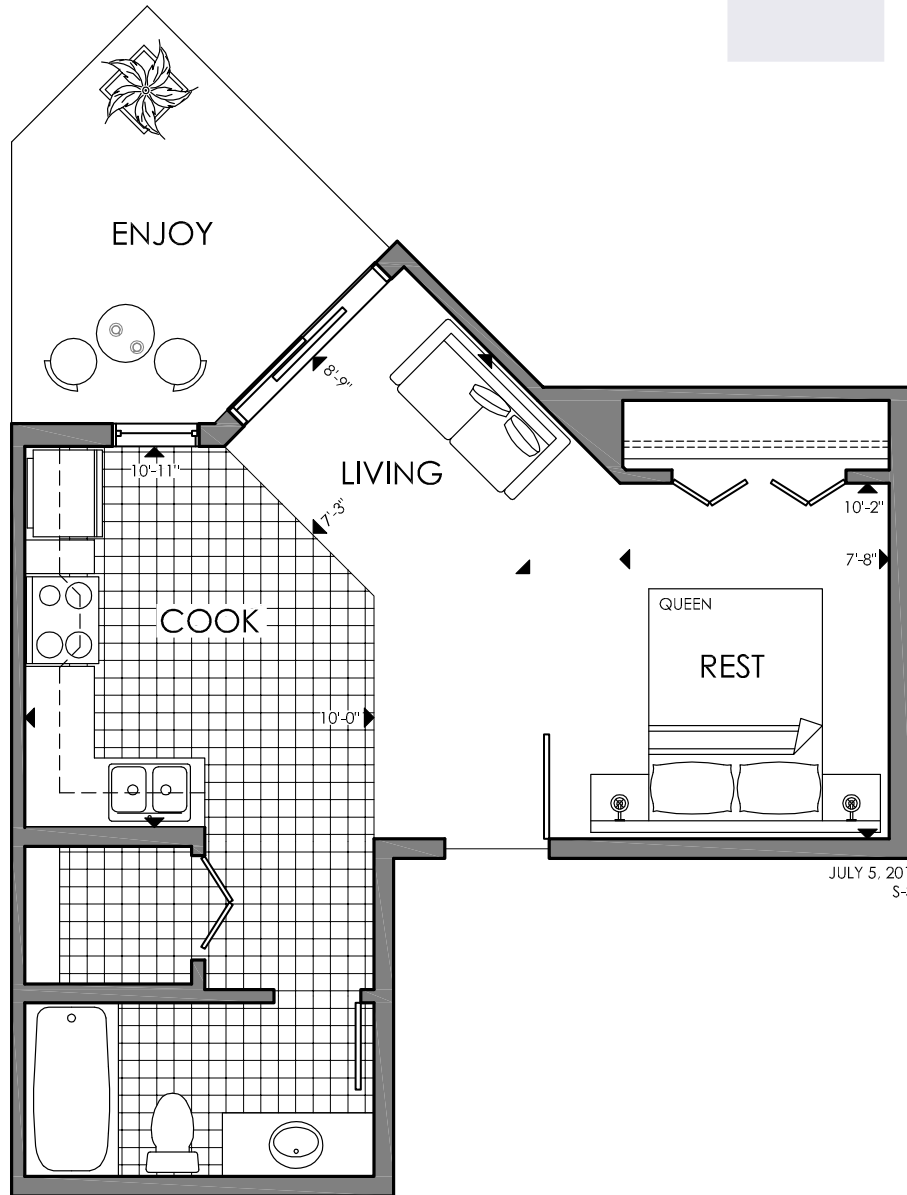

# CHATEAU

AT SCHONSEE SQUARE

## CLARK

STUDIO ~ 452 SQ.FT.

1

2

3-4