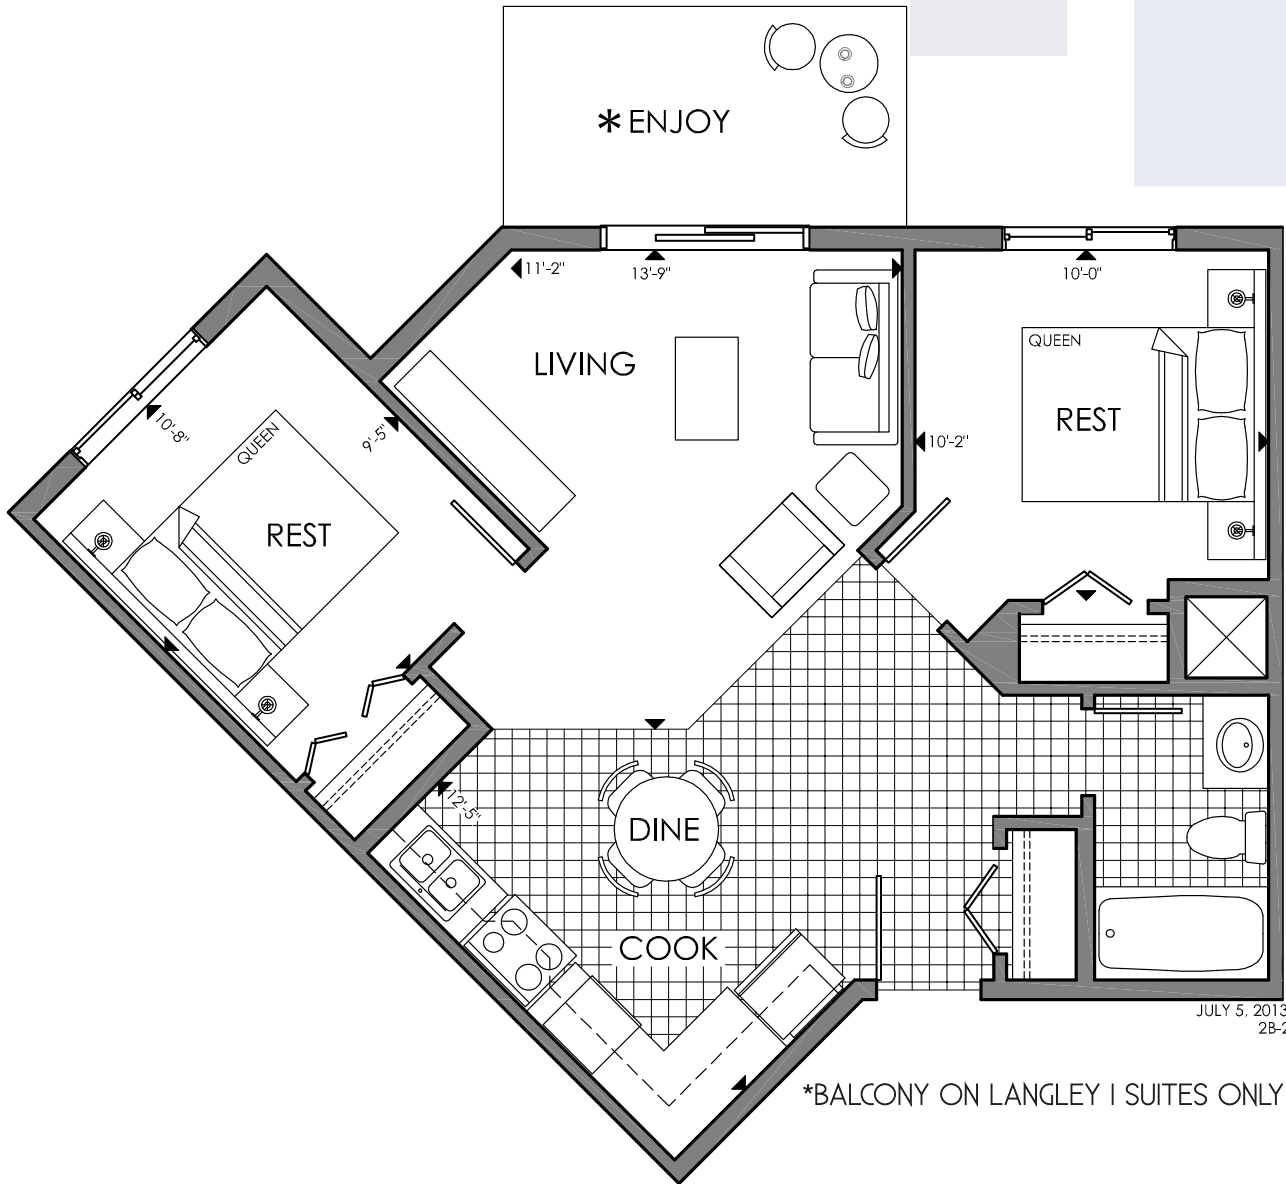

CHATEAU

AT SCHONSEE SQUARE

LANGLEY I&II

TWO BED ~ 686 SQ.FT.

1

2

3-4