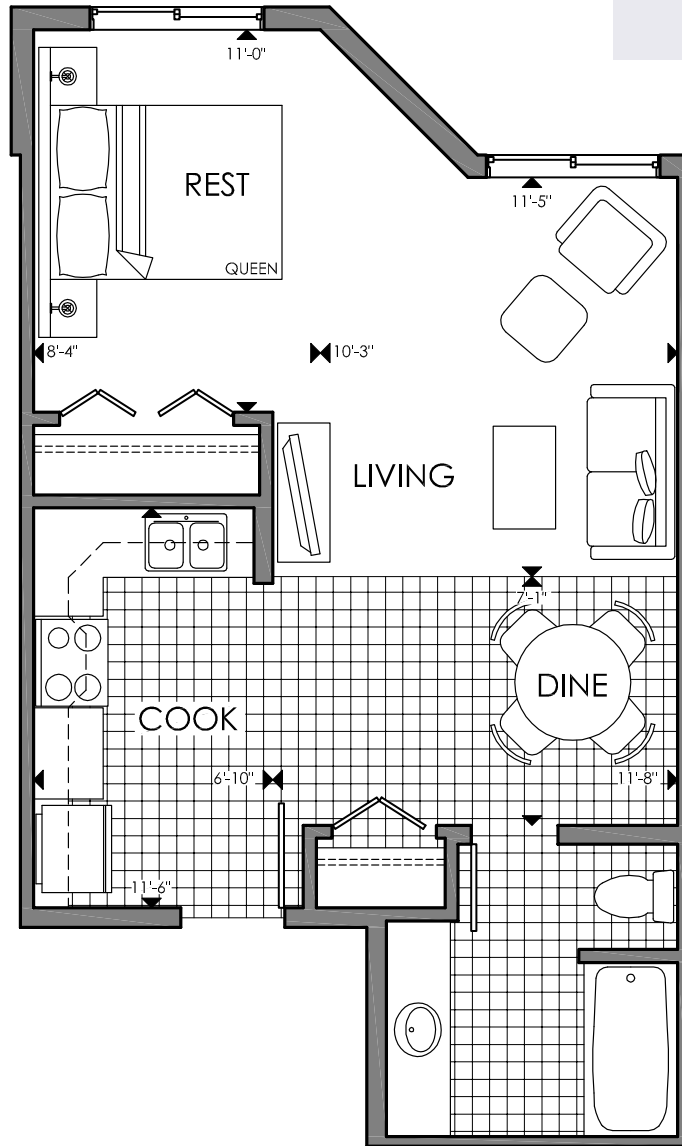

# CHATEAU

AT SCHONSEE SQUARE

## ELFORD

STUDIO ~ 537 SQ.FT.

JULY 5, 2013  
S-5

1

2

3-4