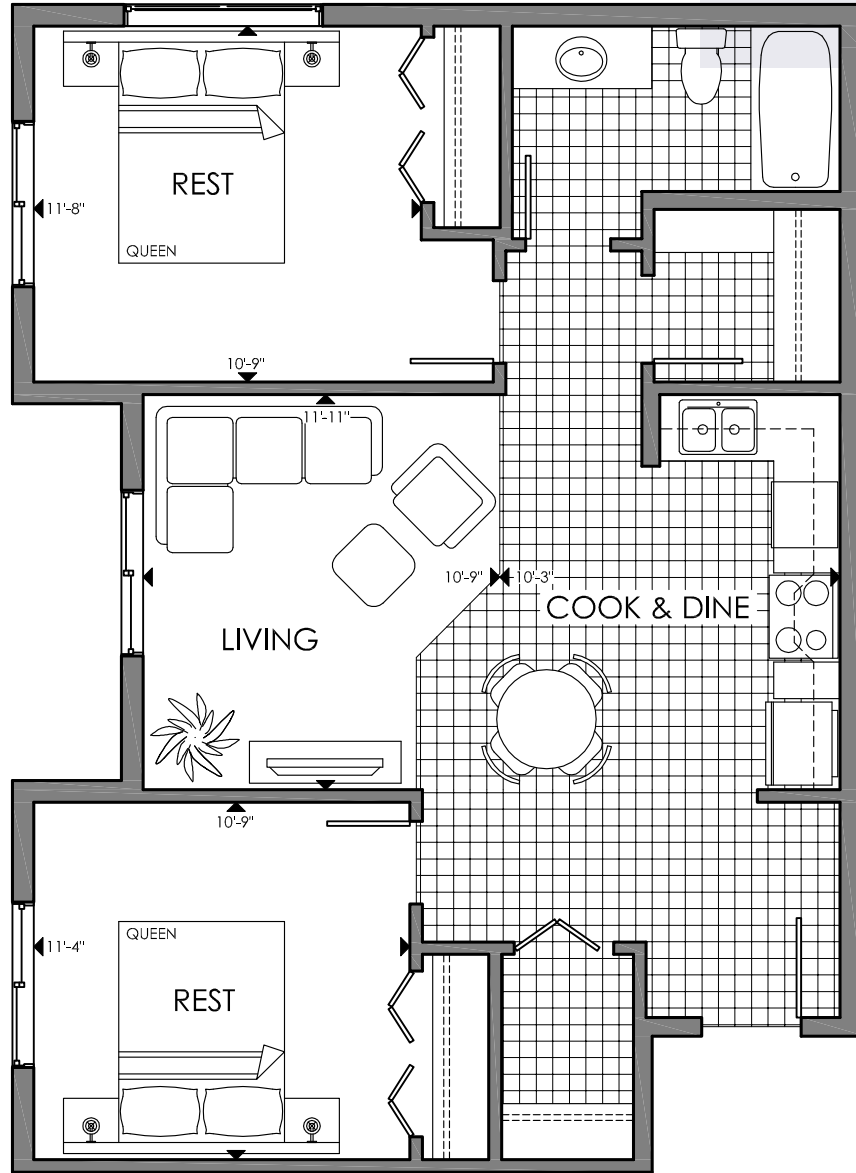

CHATEAU

AT SCHONSEE SQUARE

PARKER

TWO BED ~ 822 SQ.FT.

JULY 5, 2013
2B-4C

1

2

3-4