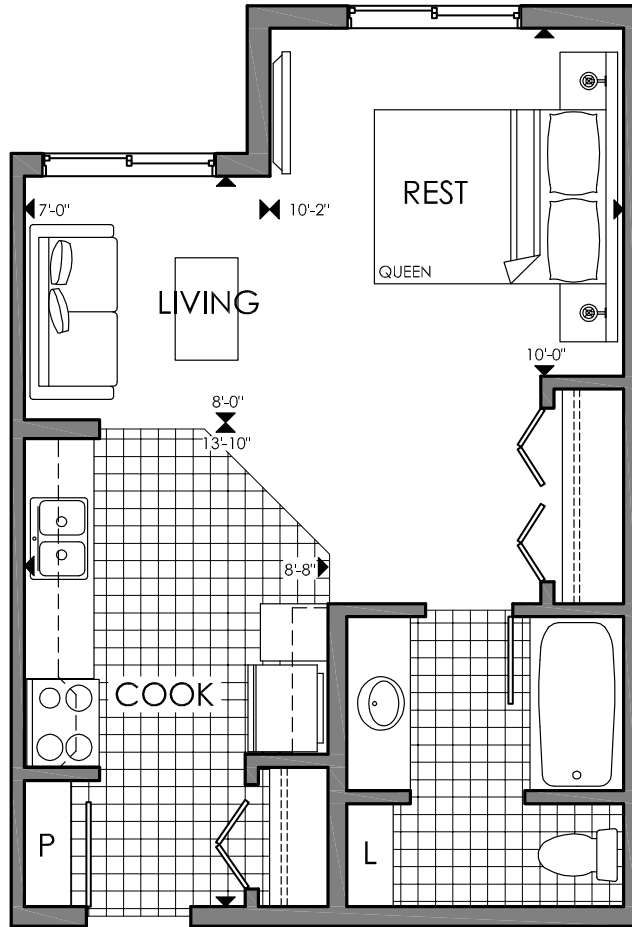

## AINSWORTH

STUDIO ~ 440 SQ.FT.

JULY 5, 2013  
S-1