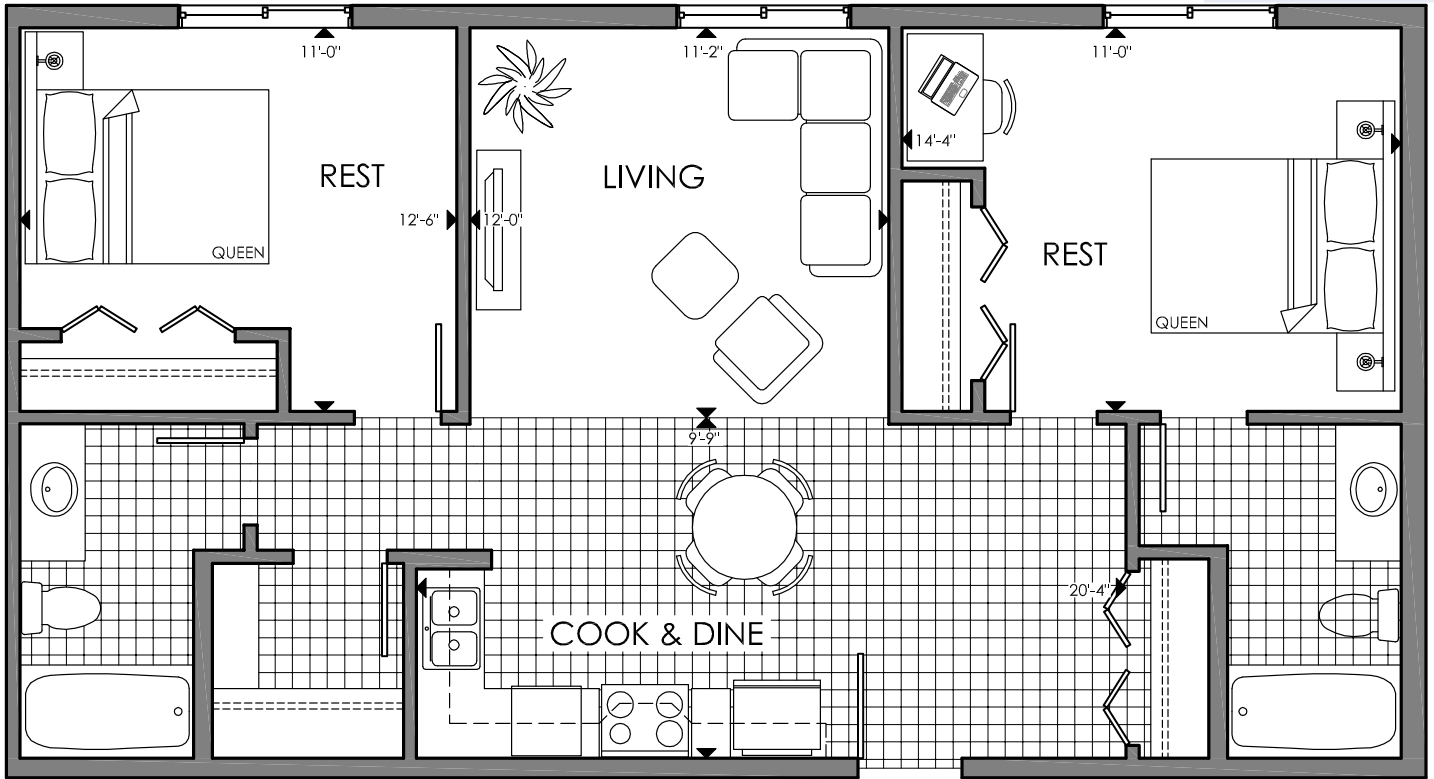

CHATEAU

AT SCHONSEE SQUARE

MARTEL

TWO BED ~ 884 SQ.FT.

JULY 5, 2013
2B-3

1

2

3-4