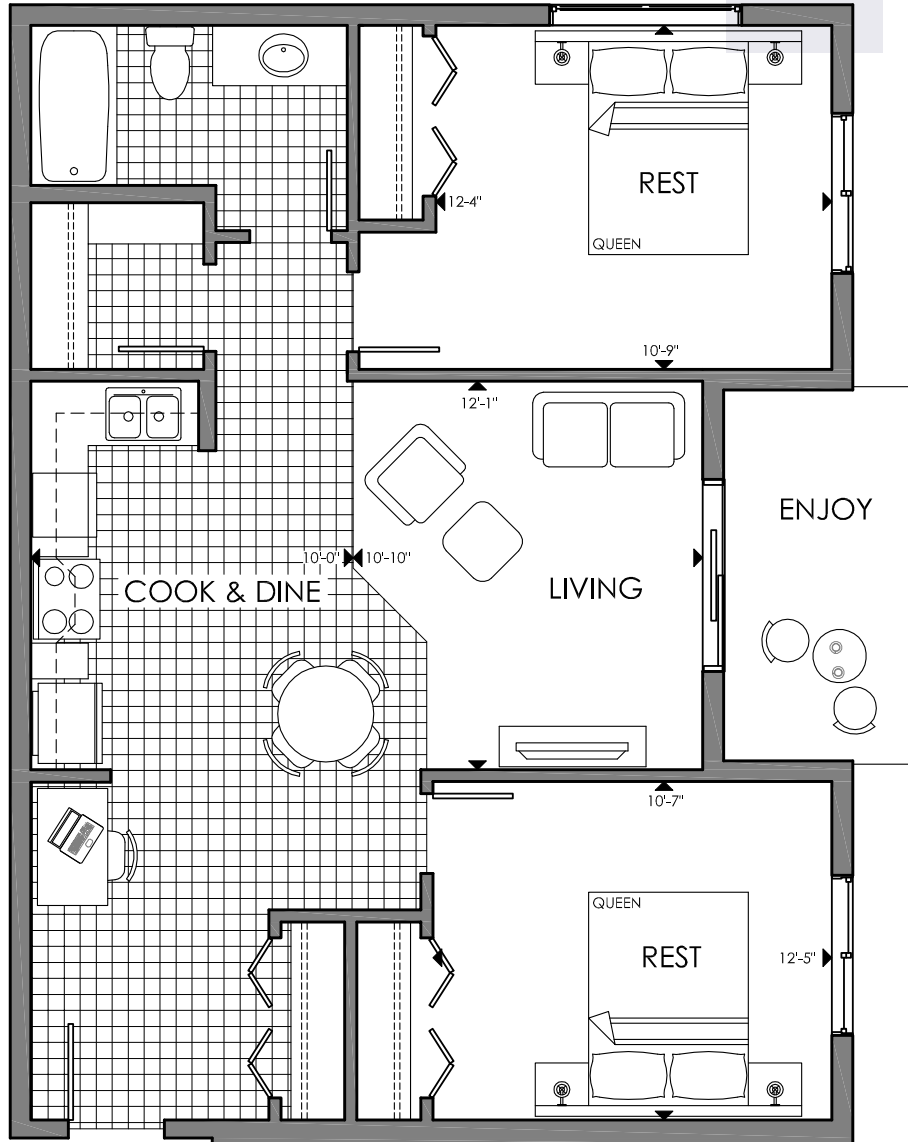

CHATEAU

AT SCHONSEE SQUARE

OWEN

TWO BED ~ 864 SQ.FT.

JULY 5, 2013
2B-4B

1

2

3-4