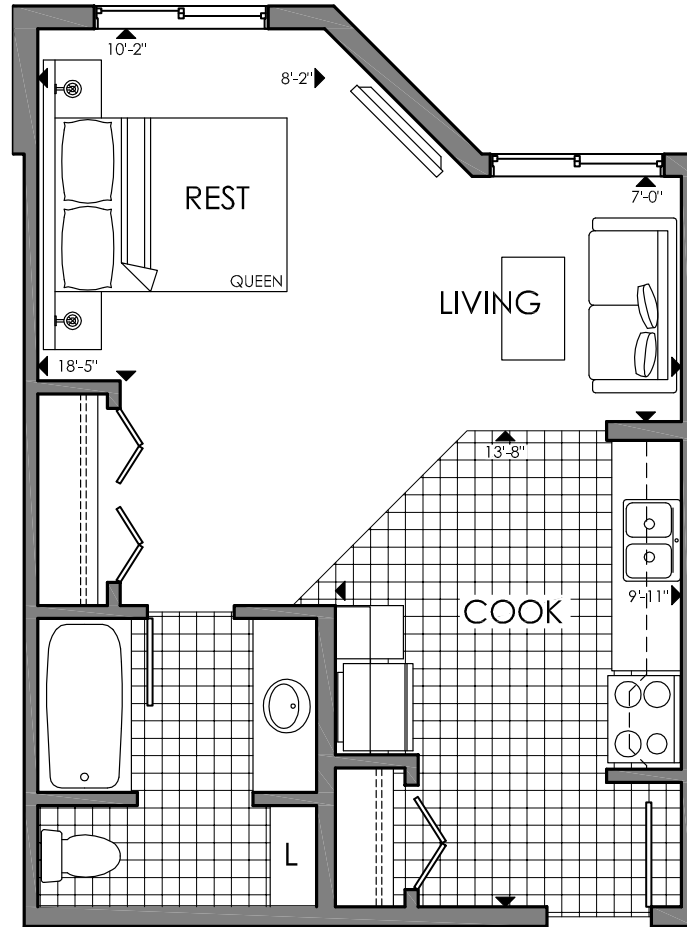

CHATEAU

AT SCHONSEE SQUARE

BELCOURT

STUDIO ~ 468 SQ.FT.

JULY 5, 2013
S-2

1

2

3-4