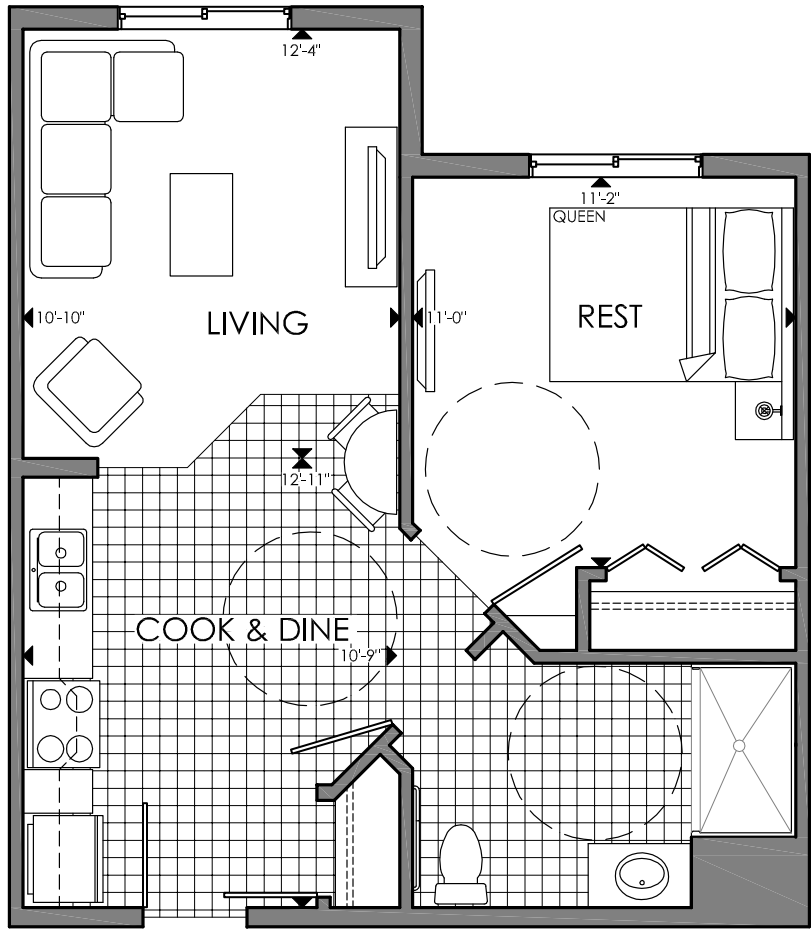

CHATEAU

AT SCHONSEE SQUARE

GRANT (HCP)

ONE BED ~ 552 SQ.FT.

JULY 5, 2013
18-1 HCP

1

2

3-4