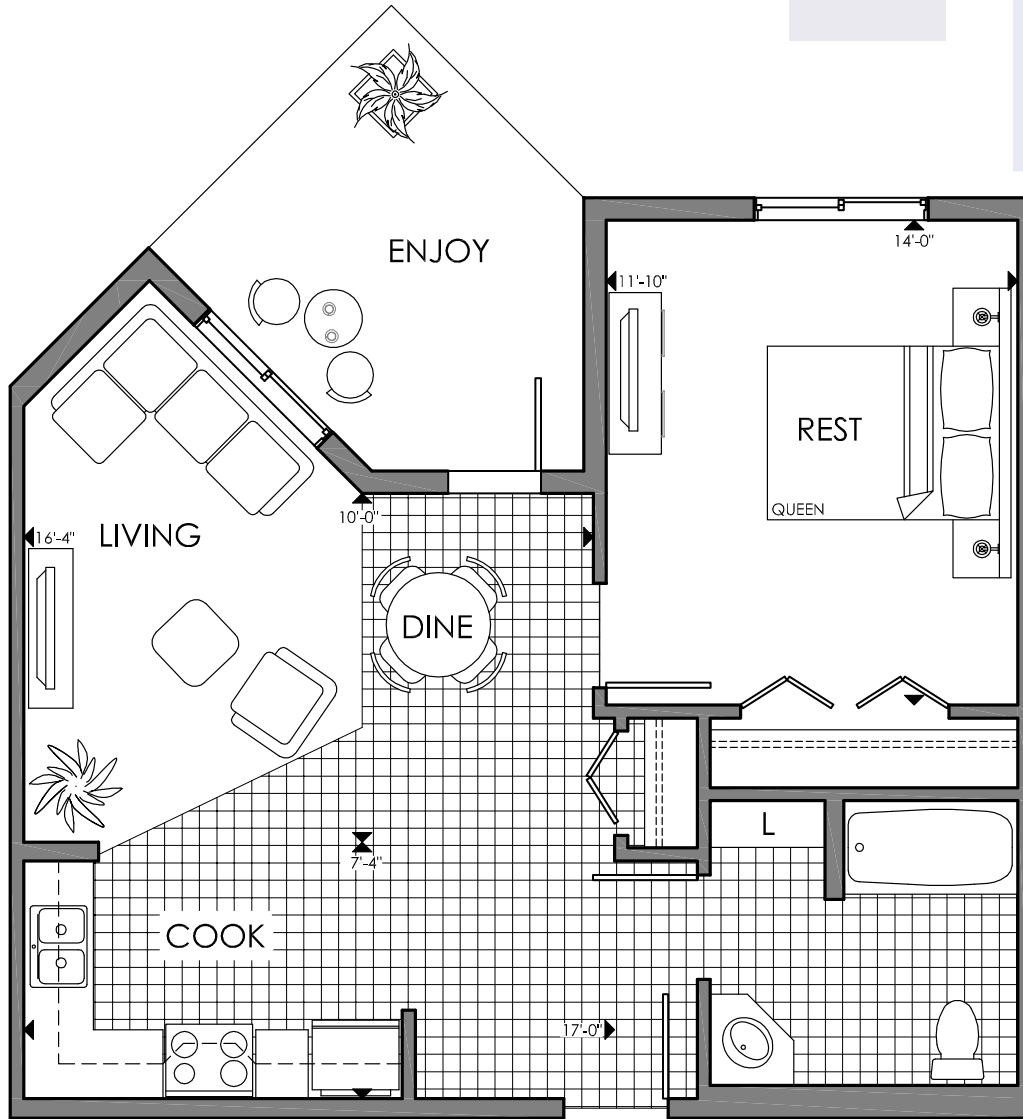

CHATEAU

AT SCHONSEE SQUARE

IRVIN

ONE BED ~ 672 SQ.FT.

JULY 5, 2013
1B-2A

1

2

3-4