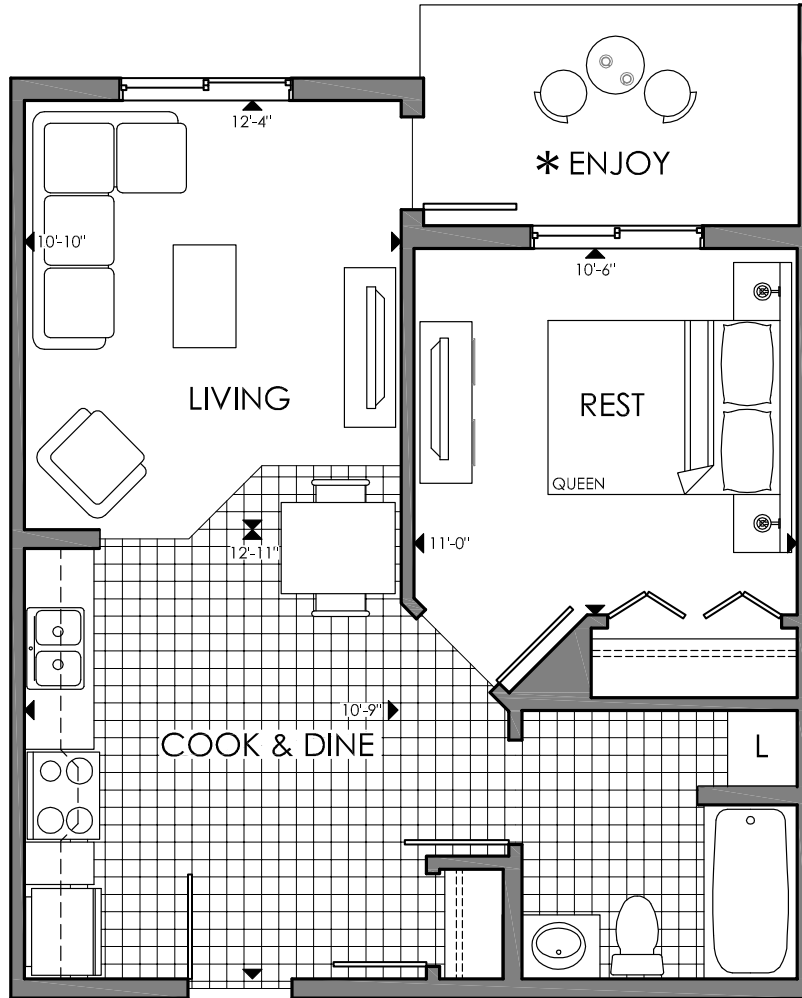

CHATEAU

AT SCHONSEE SQUARE

FLEMING I&II

ONE BED ~ 552 SQ.FT.

JULY 5, 2013
1B-1

*BALCONY ON FLEMING I SUITES ONLY

1

2

3-4